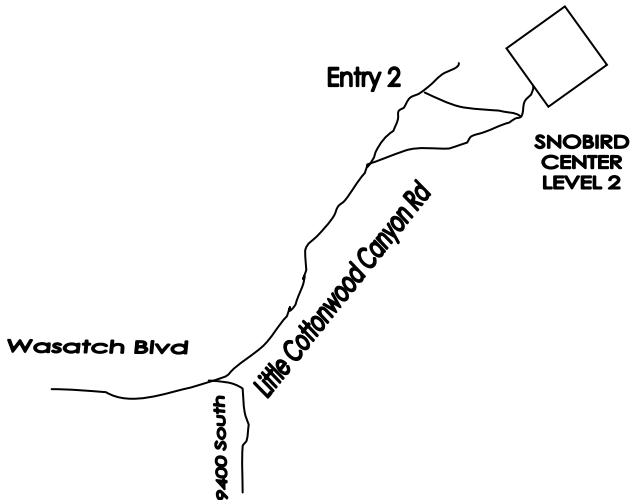

# HELPFUL INFORMATION

- We offer a variety of portrait locations around the Salt Lake Valley including mountain settings. Many of our location portrait sessions take place on the beautiful grounds of Snowbird Resort and the Albion Basin area at Alta. We can recommend the best scene depending on seasonal weather and foliage conditions. Please ask for recommendations. Locations outside the Greater Salt Lake area may incur an additional travel fee.
- We recommend wearing solid colors or subtle patterns. Avoid whites and bold colors; instead consider earth tones, denims, khakis, etc. Black and grays are acceptable as well.
- Digital manipulation is available upon request. Ask for quotes and details.
  - We offer a selection of fine custom frames. Ask for details.
- Full payment is due at time of order. All orders are guaranteed for technical quality. All sales are final.
  - Please allow 2 – 4 weeks for completion of your order.
- Rush Work: Rush request are dependent on lab capability and subject to a \$10 rush fee.